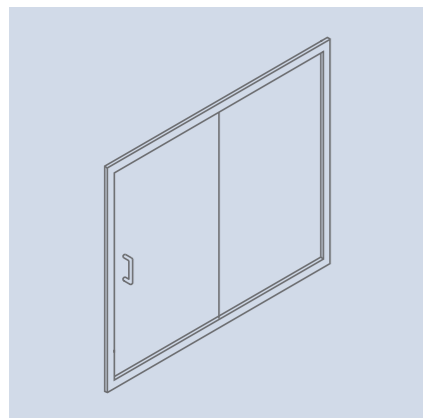

GET WET! IN STYLE

DESIGN BATH SCREENS

SEMI-FRAMELESS SINGLE BATH SCREEN

- 6mm Toughened glass
- Height: 1500mm
- 20mm adjustment for easy fitting
- Frameless door
- Reversible design
- Powershower proof
- Lifetime Guarantee

DESIGN BATH SCREENS

SEMI-FRAMELESS DOUBLE BATH SCREEN

- 6mm Toughened glass
- Height: 1500mm
- 20mm adjustment for easy fitting
- Frameless door
- Reversible design
- Powershower proof
- Lifetime Guarantee

DESIGN BATH SCREENS

SEMI-FRAMELESS TRIPLE BATH SCREEN

- 6mm Toughened glass
- Height: 1500mm
- 20mm adjustment for easy fitting
- Frameless door
- Reversible design
- Powershower proof
- Lifetime Guarantee

CLASSIC BATH SCREENS

CLASSIC OVERBATH SLIDER AND END PANEL

- 8mm Toughened glass
- Height: 1480mm
- 60mm adjustment for easy fitting
- Reversible design
- Powershower proof
- Lifetime Guarantee

Product code	Finish	Glass Finish	Width x Height (mm)	Adjustment (mm)	PRICE (£)
Classic Overbath Slider					
6355	Silver	Clear	1700 x 1480	1660 - 1720	£995.00
6356	Gold	Clear	1700 x 1480	1660 - 1720	£995.00
Classic Overbath End Panel					
6358	Silver	Clear	700 x 1480	680 - 710	£395.00
6359	Gold	Clear	700 x 1480	680 - 710	£395.00