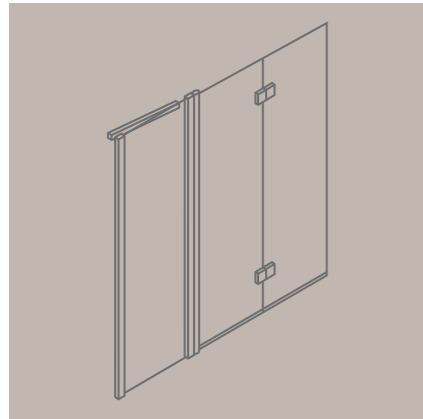

GET WET! IN STYLE

DESIGN BATH SCREENS

SEMI-FRAMELESS SINGLE BATH SCREEN

- 6mm Toughened glass
- Height: 1500mm
- 20mm adjustment for easy fitting
- Frameless door
- Reversible design
- Powershower proof
- Lifetime Guarantee

DESIGN BATH SCREENS

SEMI-FRAMELESS DOUBLE BATH SCREEN

- 6mm Toughened glass
- Height: 1500mm
- 20mm adjustment for easy fitting
- Frameless door
- Reversible design
- Powershower proof
- Lifetime Guarantee

Product code	Finish	Glass Finish	Width x Height (mm)	Adjustment (mm)	PRICE (€)
DBDSC1060	Silver	Clear	1060 x 1500	1060 - 1080	£299.00

The ultimate glass protection - see page 130
Please state left or right hand from outside when ordering.

DESIGN BATH SCREENS

SEMI-FRAMELESS TRIPLE BATH SCREEN

- 6mm Toughened glass
- Height: 1500mm
- 20mm adjustment for easy fitting
- Frameless door
- Reversible design
- Powershower proof
- Lifetime Guarantee