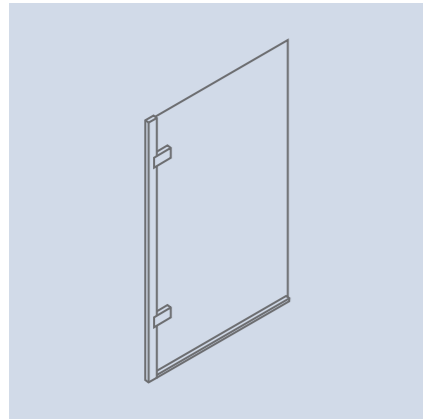

DESIGN BATH SCREENS

SEMI-FRAMELESS DOUBLE BATH SCREEN

- 6mm Toughened glass
- Height: 1500mm
- 20mm adjustment for easy fitting
- Frameless door
- Reversible design
- Powershower proof
- Lifetime Guarantee

CLASSIC BATH SCREENS

CLASSIC OVERBATH SLIDER AND END PANEL

- 8mm Toughened glass
- Height: 1480mm
- 60mm adjustment for easy fitting
- Reversible design
- Powershower proof
- Lifetime Guarantee

Product code	Finish	Glass Finish	Width x Height (mm)	Adjustment (mm)	PRICE (£)
Classic Overbath Slider					
6355	Silver	Clear	1700 x 1480	1660 - 1720	£995.00
6356	Gold	Clear	1700 x 1480	1660 - 1720	£995.00
Classic Overbath End Panel					
6358	Silver	Clear	700 x 1480	680 - 710	£395.00
6359	Gold	Clear	700 x 1480	680 - 710	£395.00

ClearShield™ The ultimate glass protection - see page 130
Please state left or right hand from outside when ordering.

Will combine with side and end panels - see page 128

For a 3-sided enclosure two Classic bracing bars are required - see page 118

Please note an end panel will add 8mm to the minimum width of the slider

Bespoke service available at any height or width, clear glass only - see page 132

CLASSIC BATH SCREENS

CLASSIC HINGED BATH SCREEN

- 8mm Toughened glass
- Height: 1385mm
- 30mm adjustment for easy fitting
- Frameless screen
- Reversible design
- Powershower proof
- Outward opening only
- Lifetime Guarantee