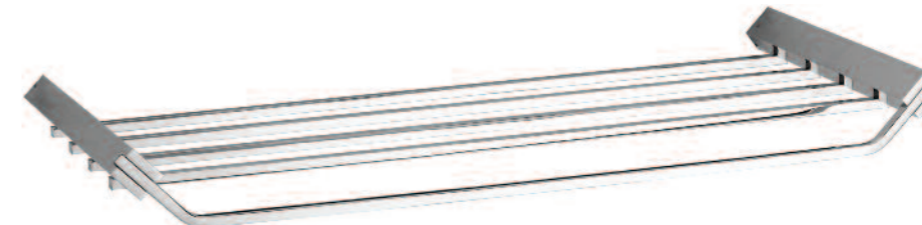

ACCESSORIES LOGIC

Co-ordinate perfectly with the Logic range.

ACCESSORIES LOGIC

TOWEL RAIL
300mm
QU023C £42.00

TOWEL RAIL
QU013C £32.00

GLASS SHELF
500mm
QU001C £42.00

GLASS SHELF WITH RAIL
500mm
QU030C £52.00

TOWEL RAIL
single 600mm
QU015C £45.00

TOWEL RAIL
double 600mm
QU027C £65.00

TOWEL RAIL 2 TIER
600mm
QU026C £89.00

TOILET BRUSH HOLDER
ceramic
QU025C £52.00

TUMBLER HOLDER
ceramic, double
QU004C £59.00

TUMBLER HOLDER
ceramic, single
QU003C £35.00