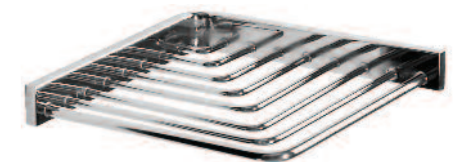

ACCESSORIES SOLO

Practical and hardwearing shelves for inside the shower enclosure.

ACCESSORIES SOLO

WIRE BASKET TRIPLE
accessories not included
AV12 £129.00

CORNER WIRE BASKET DOUBLE
with ceramic dispensers
AV14 £129.00

WIRE BASKET SINGLE
with ceramic dispensers
AV13 £119.00

CORNER SHELF SQUARE 90
220x220mm
S0043C £45.00

CORNER SHELF ANGLED 45
130x130mm
S0042C £45.00

STRAIGHT SHELF ROUND 180
300x150mm
S0041C £59.00

CORNER SHELF ROUND 90
130x130mm
S0040C £45.00