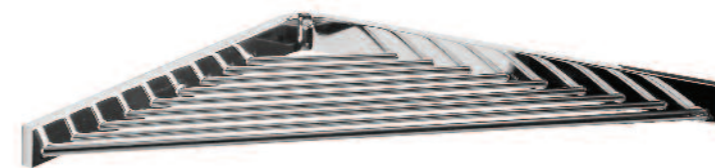

ACCESSORIES SOLO

Practical and hardwearing shelves for inside the shower enclosure.

ACCESSORIES SOLO

WIRE BASKET TRIPLE
accessories not included
AV12 £129.00

CORNER WIRE BASKET DOUBLE
with ceramic dispensers
AV14 £129.00

WIRE BASKET SINGLE
with ceramic dispensers
AV13 £119.00

CORNER SHELF SQUARE 90
220x220mm
S0043C £45.00

CORNER SHELF ANGLED 45
130x130mm
S0042C £45.00

STRAIGHT SHELF ROUND 180
300x150mm
S0041C £59.00

CORNER SHELF ROUND 90
130x130mm
S0040C £45.00

STRAIGHT SHELF
250x130mm
S0044C £55.00