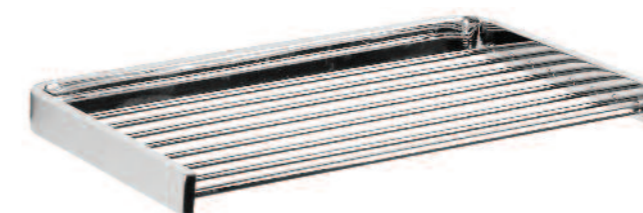

ACCESSORIES SOLO

Practical and hardwearing shelves for inside the shower enclosure.

ACCESSORIES SOLO

WIRE BASKET TRIPLE
accessories not included
AV12 £129.00

CORNER WIRE BASKET DOUBLE
with ceramic dispensers
AV14 £129.00

WIRE BASKET SINGLE
with ceramic dispensers
AV13 £119.00

CORNER SHELF SQUARE 90
220x220mm
S0043C £45.00

CORNER SHELF ANGLED 45
130x130mm
S0042C £45.00

STRAIGHT SHELF ROUND 180
300x150mm
S0041C £59.00

CORNER SHELF ROUND 90
130x130mm
S0040C £45.00

STRAIGHT SHELF
250x130mm
S0044C £55.00