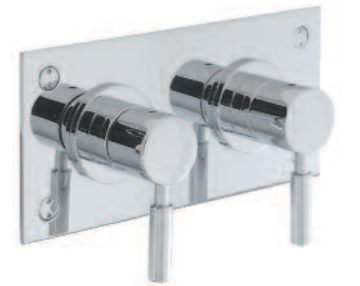

BATH THERMOSTATIC 4 HOLE SET
with pull out spray, deck mounted HP3
DE441TDC €679.00

BATH THERMOSTATIC 3 HOLE SET
deck mounted HP3
DE331TDC €469.00

BATH 3 HOLE SET WITH DIVERTER
deck mounted HP3
DE331DC €425.00

BATH 4 HOLE SET
with pull out spray, deck mounted HP3
DE441DC €629.00

NEW

BATH SHOWER MIXER
floor standing, h 1125mm HP1
DE416FC €649.00

NEW

BATH SPOUT
floor standing, h 1000mm HP1
DE0370FC €199.00

BATH SPOUT
160mm, wall mounted HP1
DE0370WC €95.00

BASIN SPOUT
210mm, wall mounted LP
DE0160WC €95.00

PANEL VALVES
wall mounted LP
DE355WC €179.00

PANEL VALVES
pair, deck mounted LP
DE350DC €175.00

MANUAL SHOWER VALVE WITH DIVERTER
recessed HP1
DE0005RC £165.00

MANUAL SHOWER VALVE
recessed HP1
DE0004RC £130.00

SHUT-OFF VALVE
recessed LP
DE0001RC £139.00

THERMOSTATIC SHOWER VALVE 2 WAY
recessed HP3
DE0006RC £429.00

SHOWER COLUMN
floor standing, h 2305mm HP2
DE520FC £1299.00