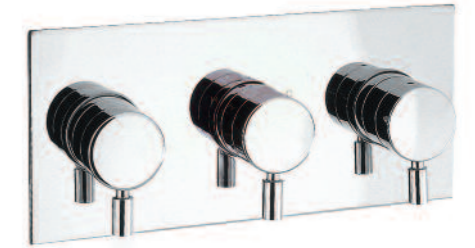

BASIN SPOUT
210mm, wall mounted LP
DE0160WC €95.00

PANEL VALVES
wall mounted LP
DE355WC €179.00

PANEL VALVES
pair, deck mounted LP
DE350DC €175.00

MANUAL SHOWER VALVE WITH DIVERTER
recessed HP1
DE0005RC £165.00

MANUAL SHOWER VALVE
recessed HP1
DE0004RC £130.00

SHUT-OFF VALVE
recessed LP
DE0001RC £139.00

THERMOSTATIC SHOWER VALVE 2 WAY
recessed HP3
DE0006RC £429.00

SHOWER COLUMN
floor standing, h 2305mm HP2
DE520FC £1299.00

THERMOSTATIC SHOWER VALVE
recessed LP
DE1000RC £339.00

please see page 162 for operation

THERMOSTATIC SHOWER VALVE
3 CONTROL
portrait, recessed LP
DE2000RC £519.00

please see page 162 for operation

THERMOSTATIC SHOWER VALVE
3 CONTROL
landscape, recessed LP
DE2001RC £519.00

please see page 162 for operation

2D

NEW

THERMOSTATIC SHOWER VALVE
WITH 2 WAY DIVERTER
recessed HP1
DE1500RC £449.00

please see page 162 for operation

3D

THERMOSTATIC SHOWER VALVE
WITH 3 WAY DIVERTER
portrait, recessed HP3
DE3000RC £549.00