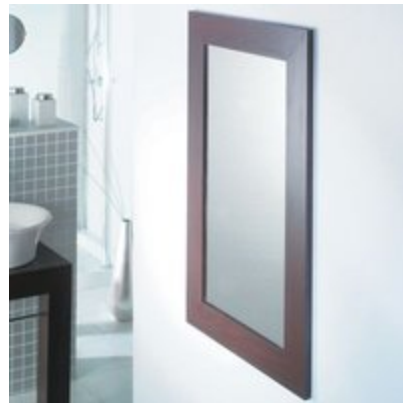

big bathroom shop

Price £314.00

B&Q Bathroom Mirror PTAN8570

Hickory Effect

http://www.mogio.co.uk/resourcecenter/bathroom/496017___b

Co-ordinates with B7Q free-standing vanity unit range

Price £50.00

Total units cost around £1800.00