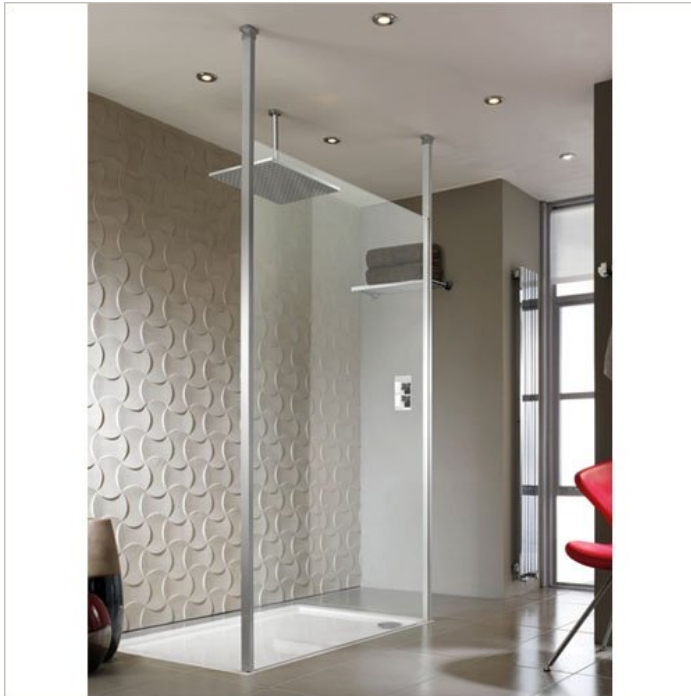

mogio services

1 southmead road
london sw19 6ss
www.mogio.co.uk
0 208 704 10 46

Playtime shower glass panel

<http://www.bathstore.com/_application/bathstore/products/showers/showerenclosures/playtime/>

If you want proof that the simplest design is the most beautiful, just look at Playtime walk-in shower enclosures. Their pared down style adds a feeling of space and openness, giving you the most luxurious walk-in shower experience.

Available in 3 different sizes, all of which can be configured to open on both sides or one side only and with the option of glass returns. They can be fixed back to the wall or vertically to the ceiling to suit your needs.

Whichever option you choose, one thing is certain – Playtime's modern cool will breathe new life into your bathroom.

Price £524.00

Phoenix Arco Toilet, Cistern and Seat

<http://www.mogio.co.uk/resourcecenter/bathroom/47265_phoenix_arco_toilet_cistern>